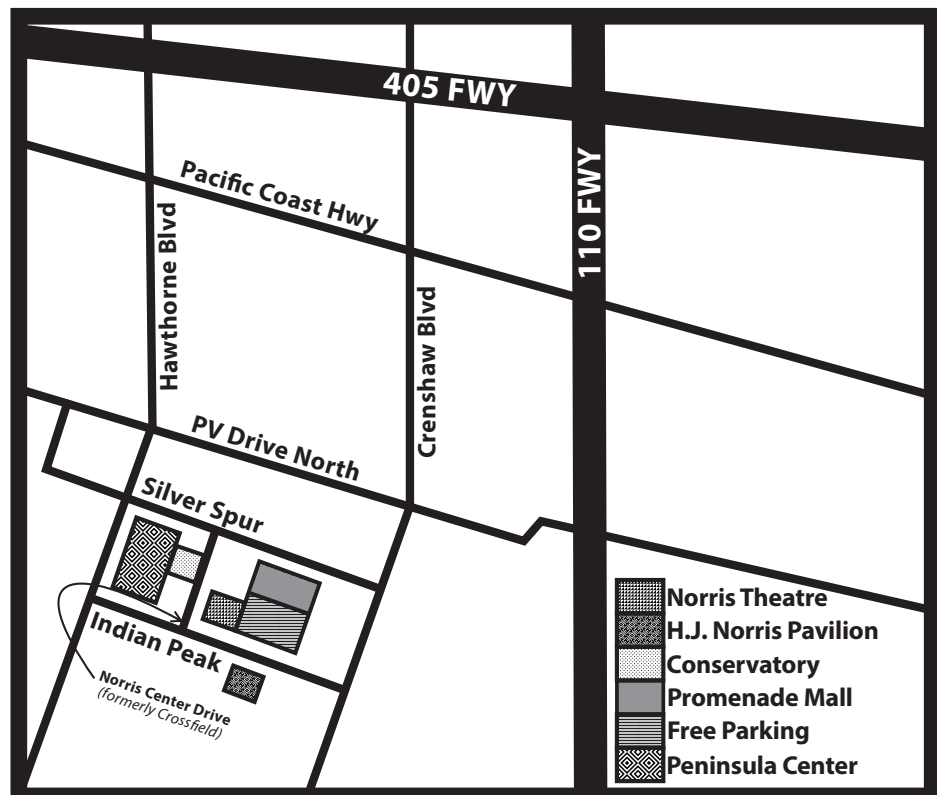

The following people will be joining the competition onstage:

FRIDAY, SEPTEMBER 15, 8PM: Brent Kuykendall, Principal of Peninsula High School

SATURDAY, SEPTEMBER 16, 8PM: Melissa Staab, Redondo Union High School Drama Teacher

FRIDAY, SEPTEMBER 22, 8PM: Velveth Schmitz, RHE Councilmember

SATURDAY, SEPTEMBER 23, 8PM: Dr. Charles Park, Principal of PVHS

FRIDAY, SEPTEMBER 29, 8PM: Barbara Ferraro, Teacher at PVHS

SATURDAY, SEPTEMBER 30, 8PM: Eileen Hupp, Chamber of Commerce CEO and President

SUNDAY, OCTOBER 1, 2PM: Keely Hafer, Asst Principal at PVHS

Cheer them on, and save! Just use the code: **beefam** when purchasing tickets, and receive $25 off each Tier A or Tier B regular-price adult ticket!

STUDENT RUSH!: Students with valid ID can purchase tickets for $20 at the box office only, 5 minutes before show time.

SHOWTIMES

Friday, September 15 – 8 pm

Saturday, September 16 – 8pm

Sunday, September 17 – 2 pm

Friday, September 22 – 8 pm

Saturday, September 23 – 8 pm

Sunday, September 24 – 2 pm

Friday, September 29 – 8 pm

Saturday, September 30 – 8 pm

Sunday, October 1 – 2 pm

CONTACT PVPA NORRIS THEATRE:

•Online at

www.palosverdesperformingarts.com

•Call our Box Office at

(310) 544-0403 x221

•Visit our Box Office at

27570 Norris Center Drive
in Rolling Hills Estates

Tues-Fri 12 - 6pm

Also open 1 hr prior to every performance

Welcome to the Norris Theatre

The 450-seat Norris Theatre is the premier venue of Palos Verdes Performing Arts, which produces and presents a full season of professional, live theatre performances each year, from Broadway musicals and plays to concerts and special appearances by world-class entertainers. Founded in 1983, the Norris Theatre features tiered seating with outstanding visibility from any seat in the house, and the Harlyne J. Norris Pavilion provides a more intimate space for such popular entertainment as comedy nights and Cabaret Jazz. With many outstanding restaurants nearby and complimentary covered parking just steps away from both venues, Palos Verdes Performing Arts ensures an extraordinary patron experience.